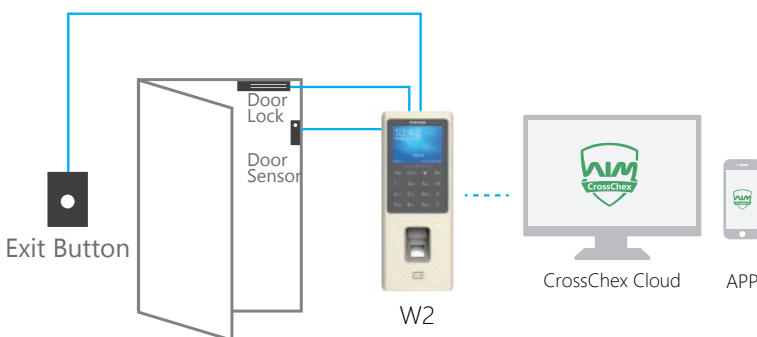

Key Features

- **URL**
  Support dynamic domain name server which offers a persistent domain name for non-static IP devices.
- **Webserver**
  Basic Setting, Personnel Inquiry and Management, Records Inquiry.
- **Touch Keypad & Touch Active Sensor**
  When you reach out your hand to touch the keypad, W2 will be activated automatically and ready for your entering. When you place your finger on fingerprint sensor, sensor will be activated automatically and will awaken the device from sleep.
- **Cloud Management System Support**
  No need to install, maintain, or upgrade software.
  No expensive computers to purchase or maintain.
  Access data in real-time from any PC and Mobile with Internet.
- **Data Automatic Push**
  Support TCP/IP network communication, the access control data and events will push to the access control management software by real time.
- **Time Zone and Group**
  With 32 customize access control time zone and 16 permission groups make access control more easy.

Cloud Management System

Advantages

- No need to install, maintain, or upgrade software
- No expensive computers to purchase or maintain
- Access data in real-time from any PC and Mobile with Internet
- Receive real-time alerts to your email
- Multiple encryptions and redundancy backup for data safety.

Multi-Platform

Please scan this QR code to get CrossChex Cloud App